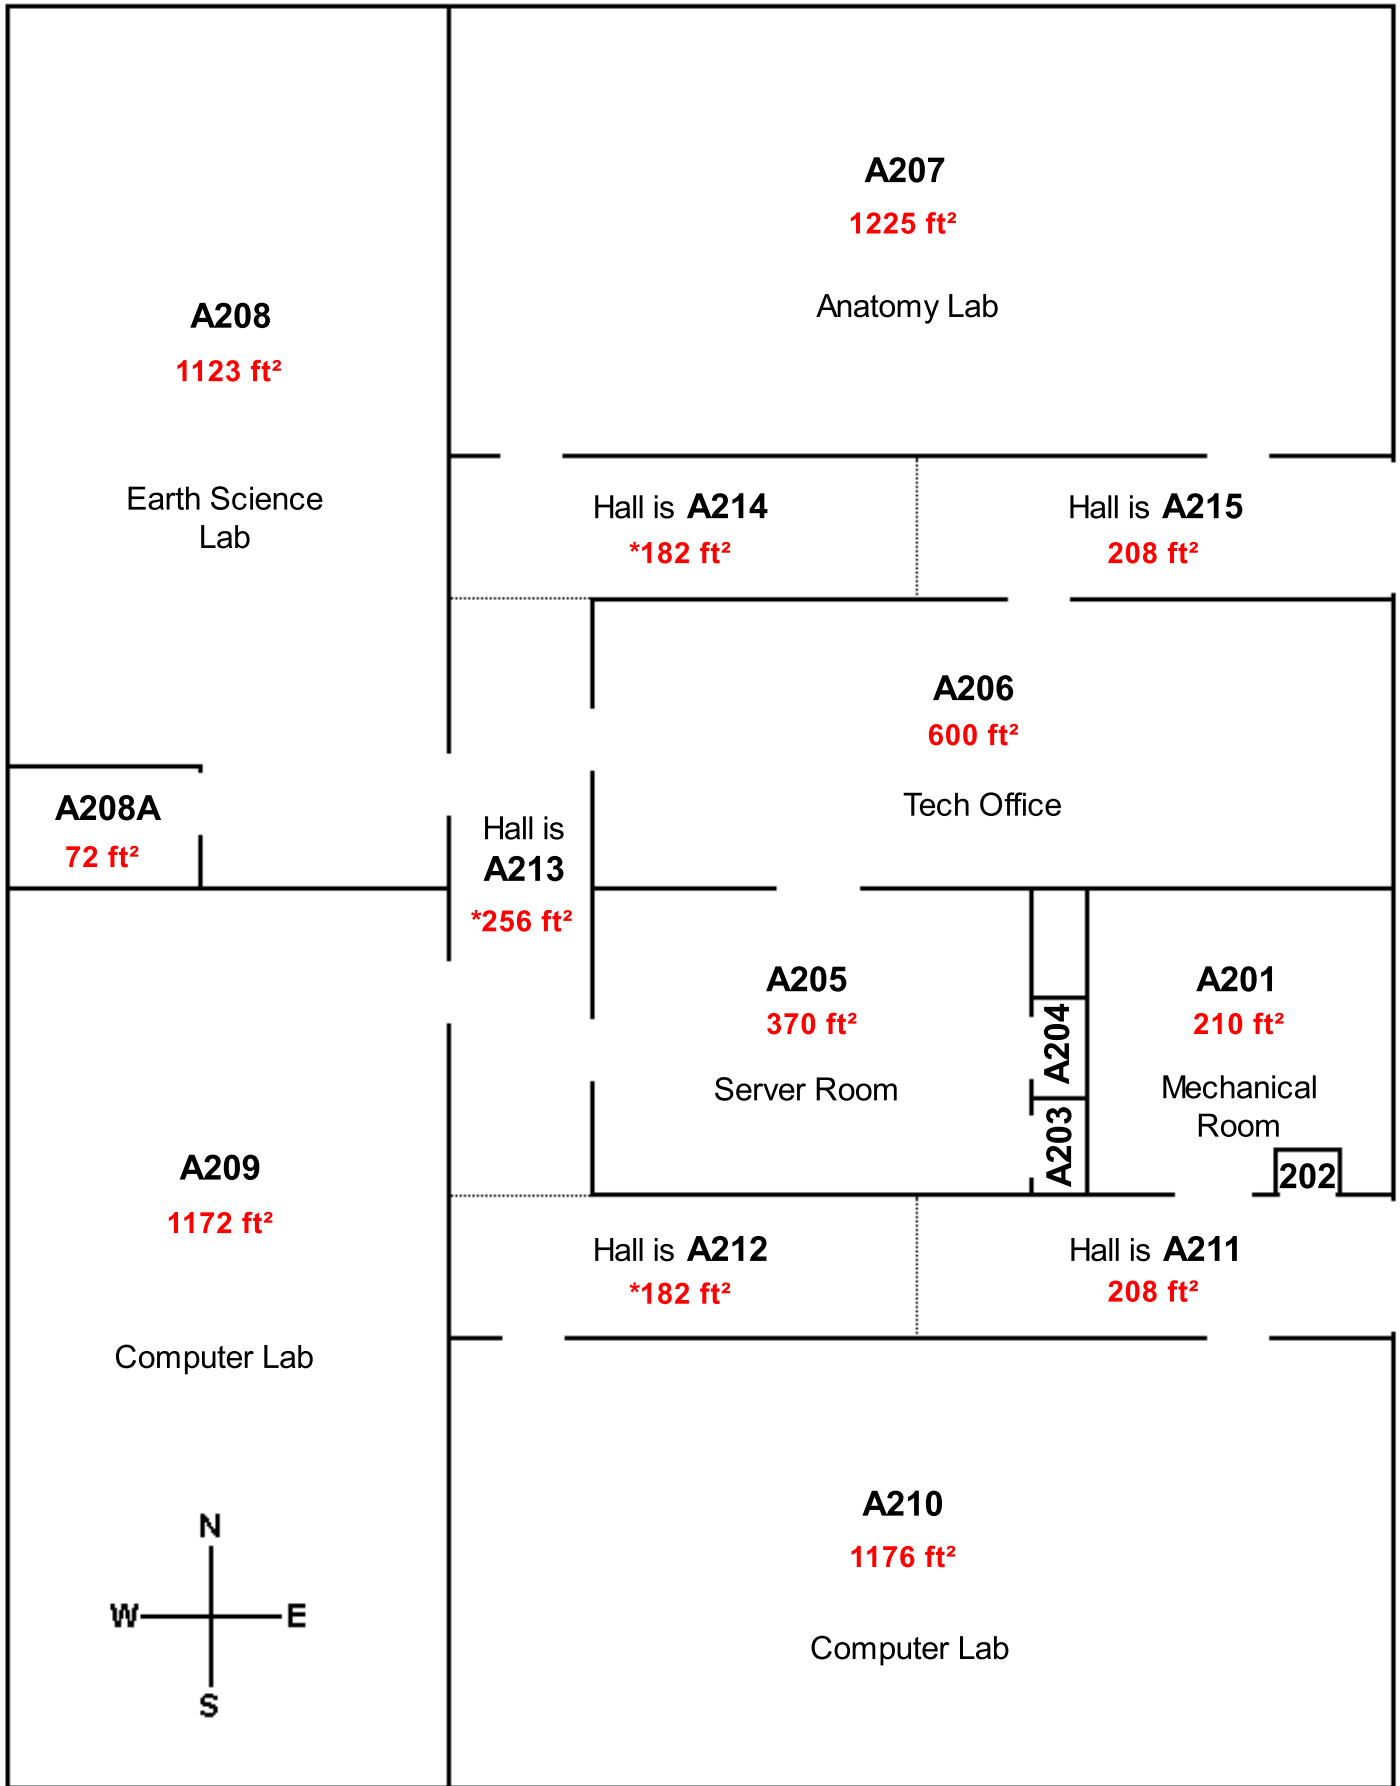

November 30th, 2005

**Building A 1st Floor**

December 5th, 2005

## Building A 2nd Floor

A202 - Custodian - 6 ft<sup>2</sup>  
 A203 - Electrical - 11 ft<sup>2</sup>  
 A204 - Telephone - 12 ft<sup>2</sup>

B111 - Custodian - 6 ft<sup>2</sup>  
 B112 - Telephone - 10 ft<sup>2</sup>  
 B113 - Electrical - 12 ft<sup>2</sup>

## Building B 1st Floor

December 5th, 2005

B219 - Custodian - 9 ft<sup>2</sup>

## Building B 2nd Floor