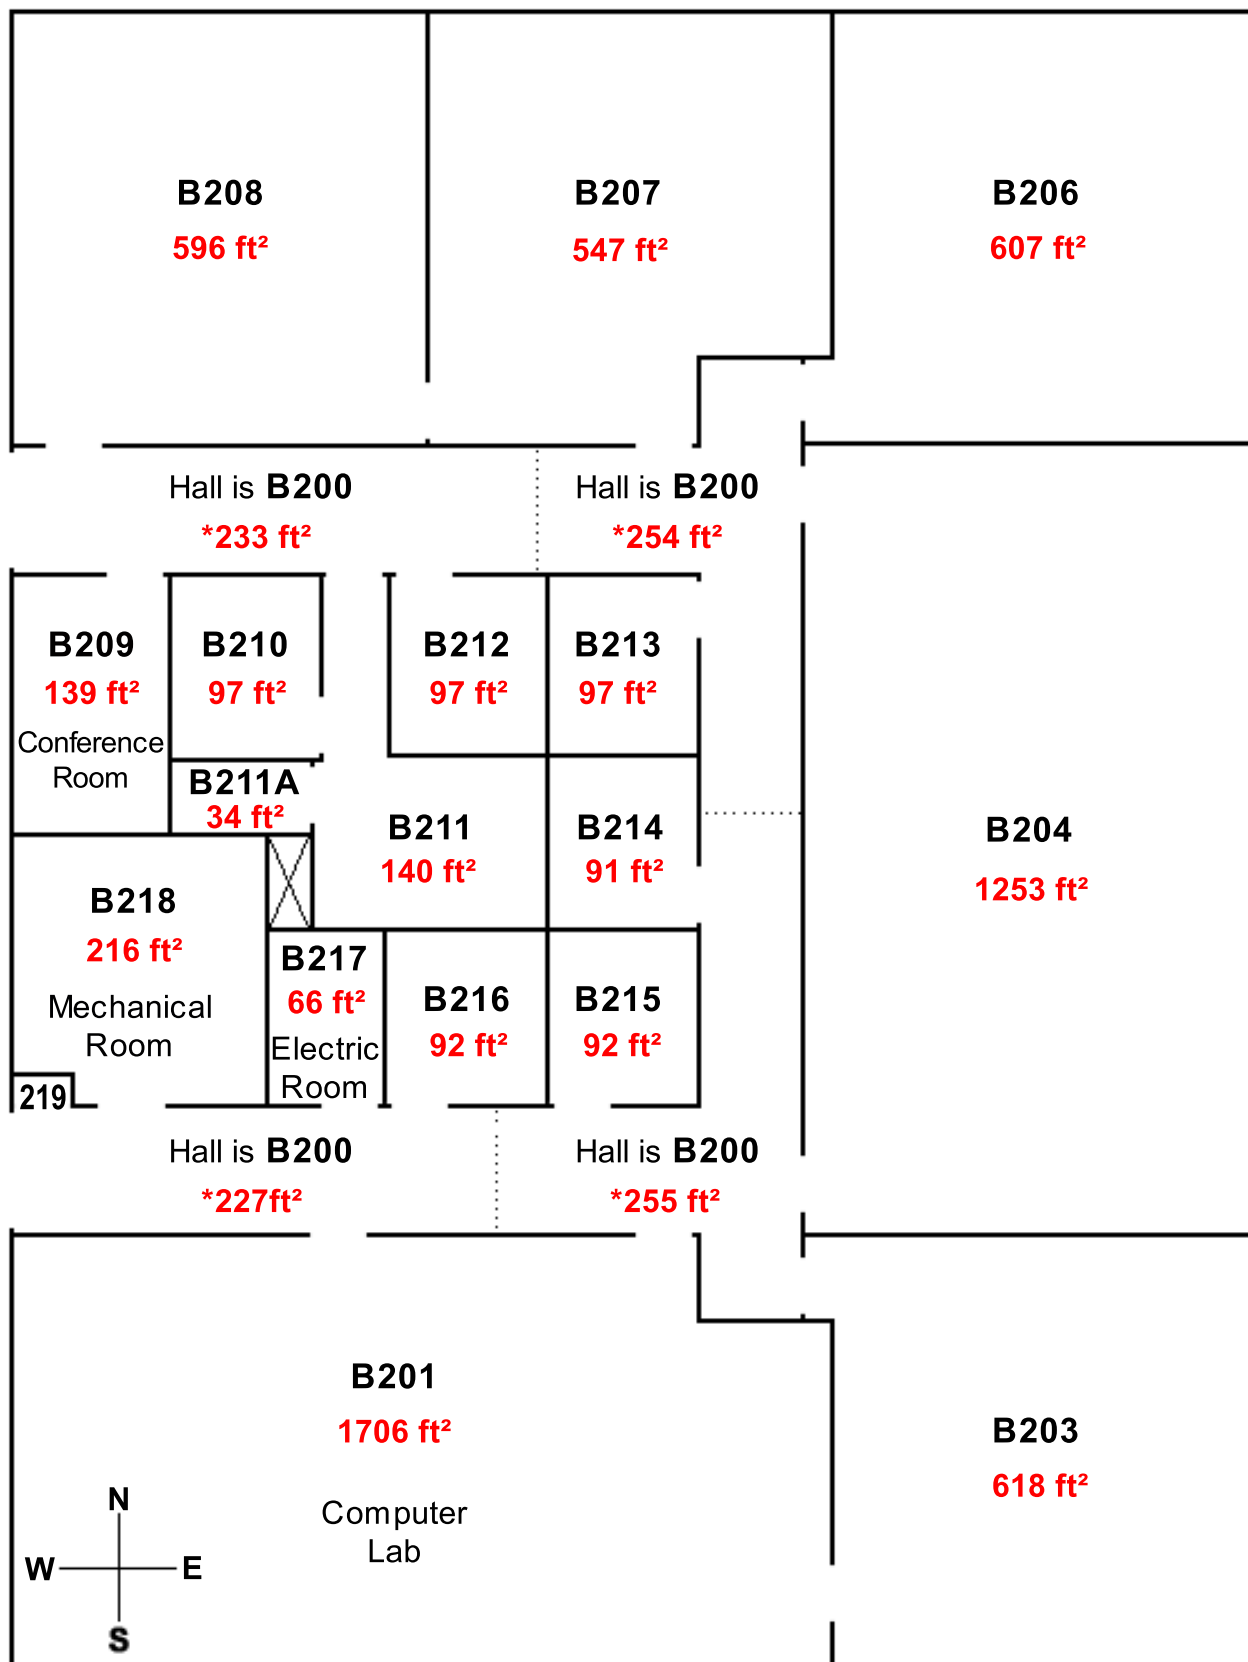

## Building A 2nd Floor

A202 - Custodian - 6 ft<sup>2</sup>  
 A203 - Electrical - 11 ft<sup>2</sup>  
 A204 - Telephone - 12 ft<sup>2</sup>

B111 - Custodian - 6 ft<sup>2</sup>  
 B112 - Telephone - 10 ft<sup>2</sup>  
 B113 - Electrical - 12 ft<sup>2</sup>

## Building B 1st Floor

December 5th, 2005

B219 - Custodian - 9 ft<sup>2</sup>

## Building B 2nd Floor