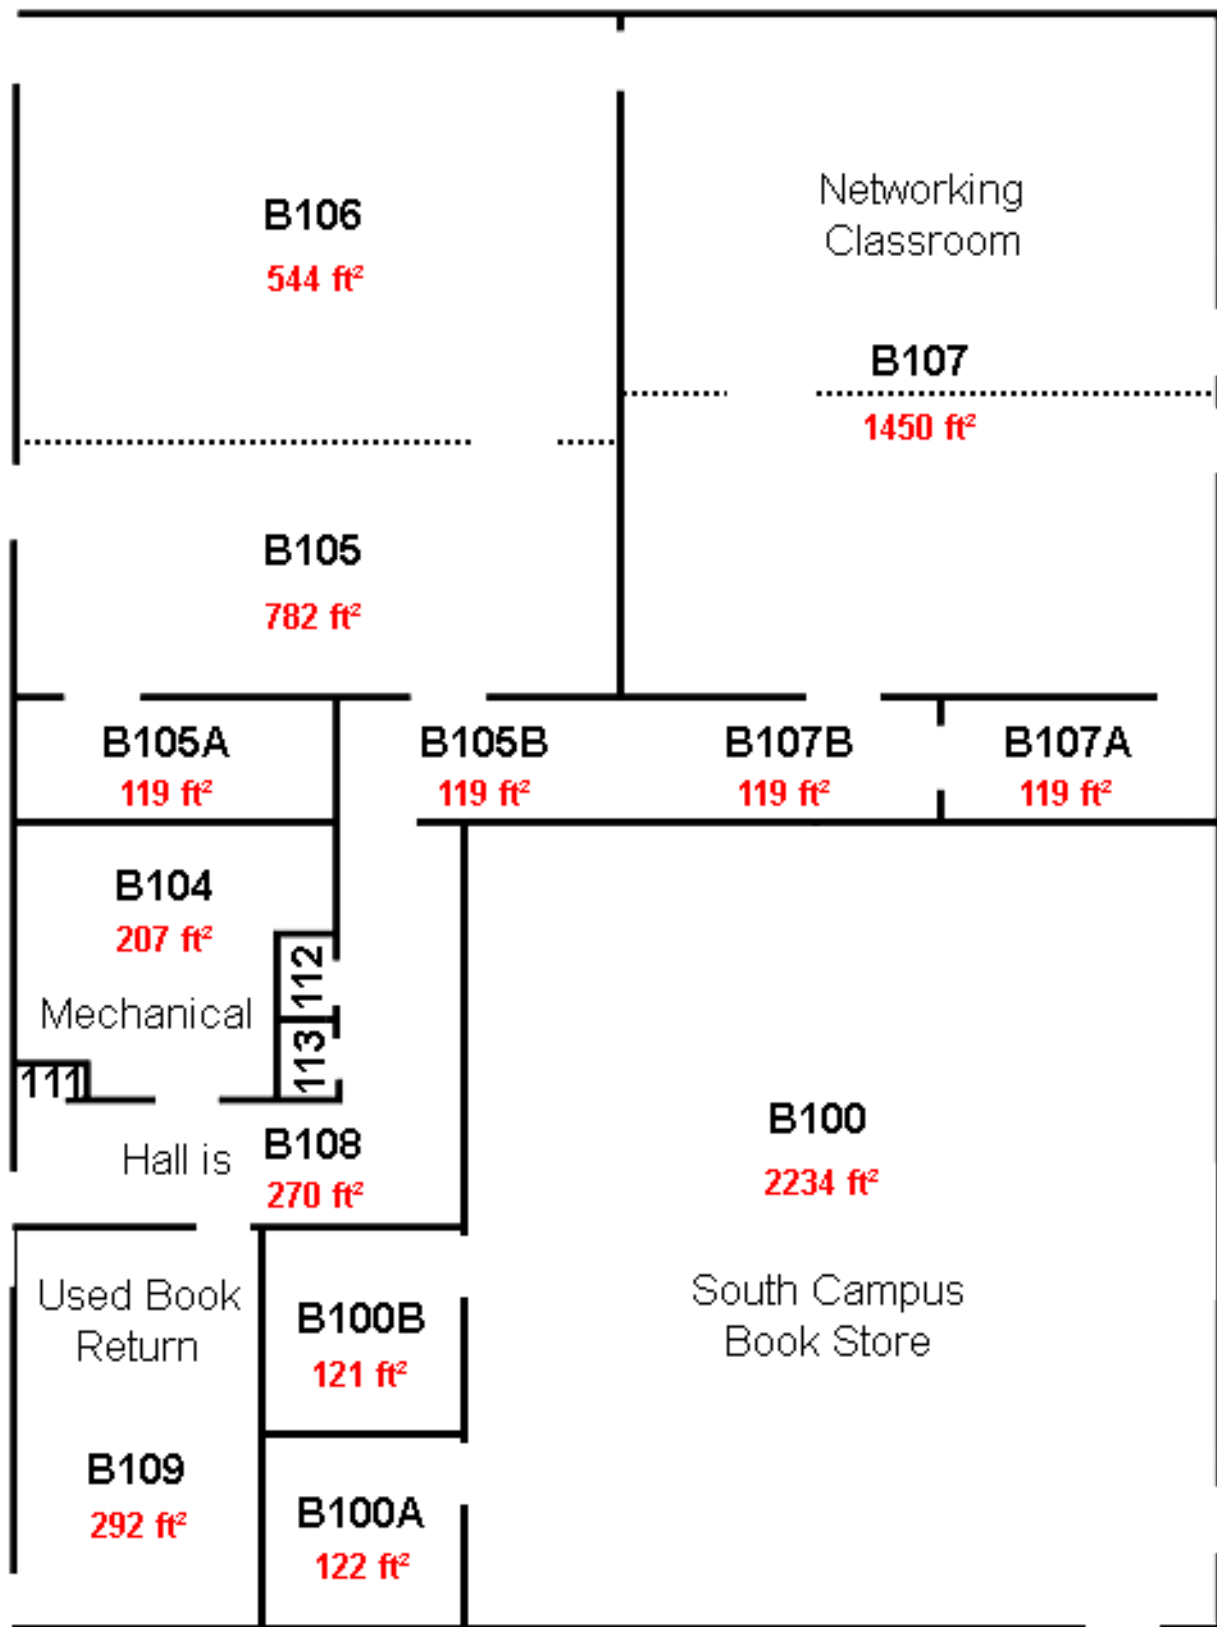

## Building A 2nd Floor

A202 - Custodian - 6 ft<sup>2</sup>  
 A203 - Electrical - 11 ft<sup>2</sup>  
 A204 - Telephone - 12 ft<sup>2</sup>

B111 - Custodian - 6 ft<sup>2</sup>  
 B112 - Telephone - 10 ft<sup>2</sup>  
 B113 - Electrical - 12 ft<sup>2</sup>

## Building B 1st Floor

December 5th, 2005

B219 - Custodian - 9 ft<sup>2</sup>

## Building B 2nd Floor