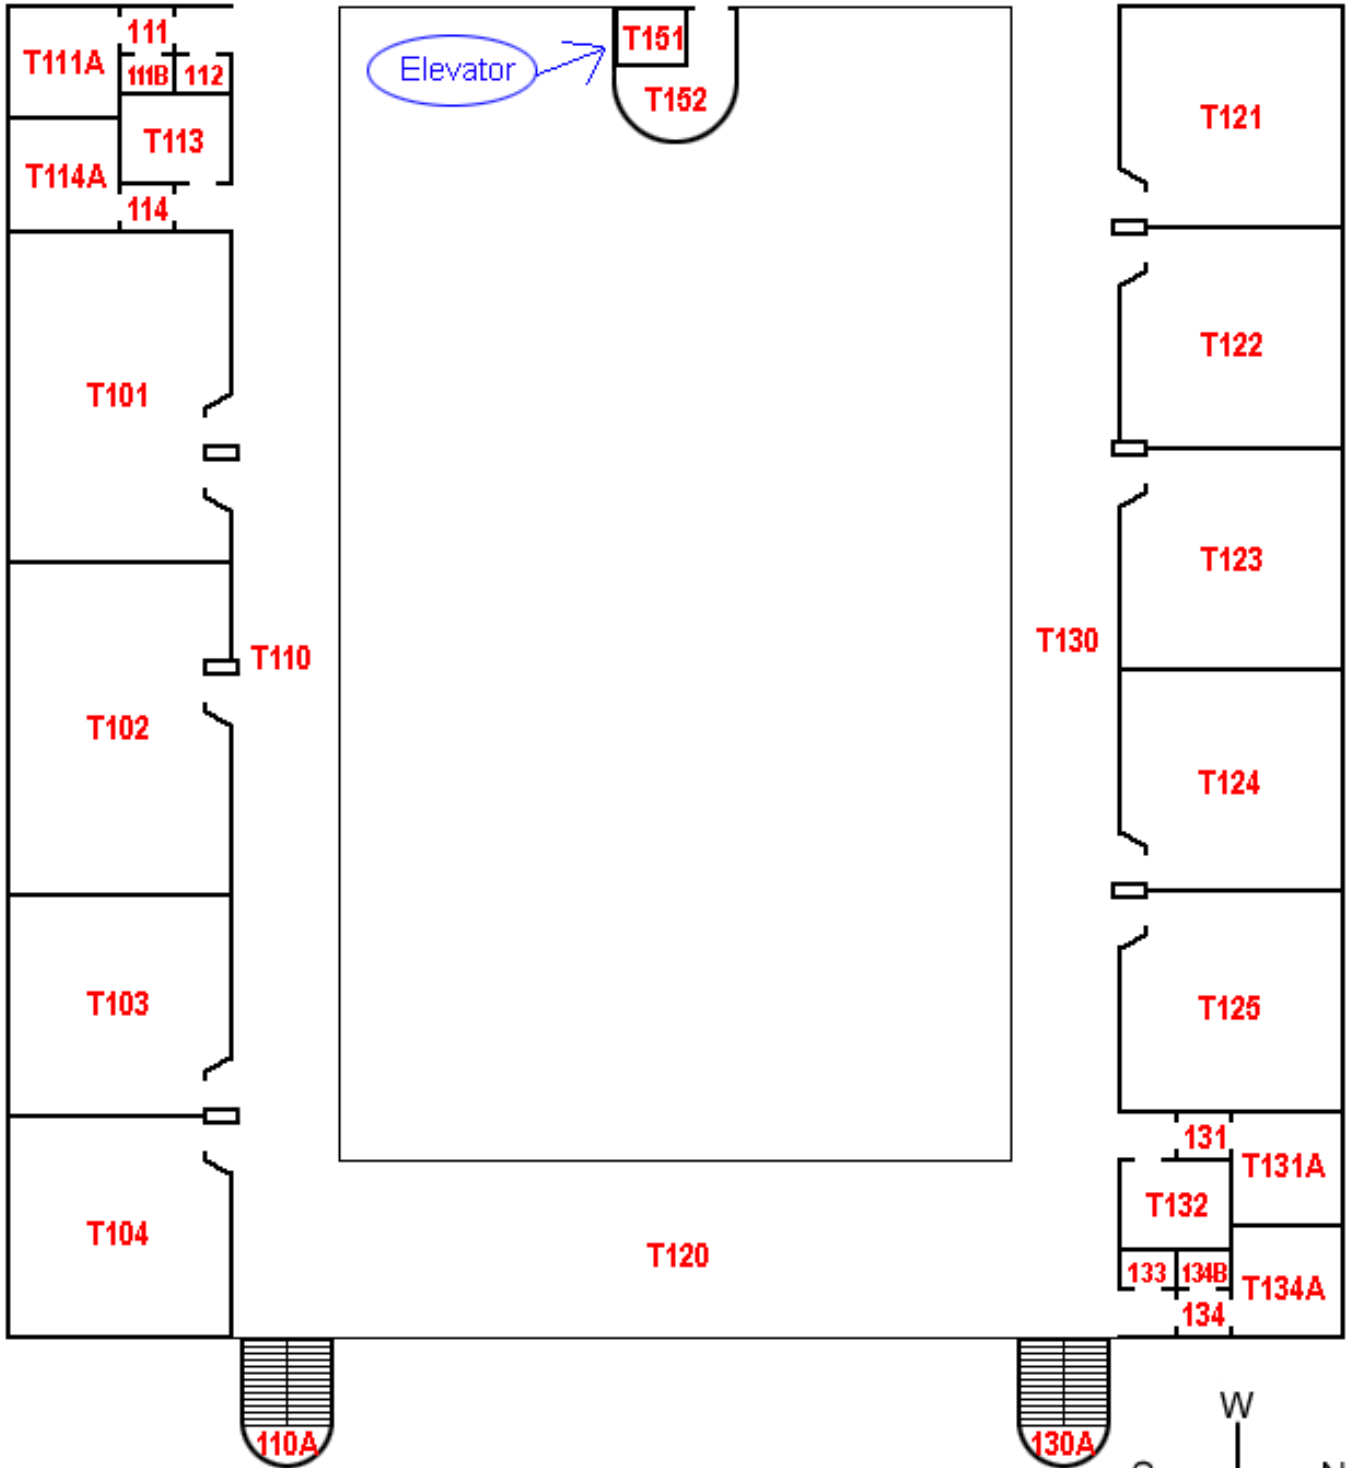

T150

June 18th, 2003

Building T 1st Floor