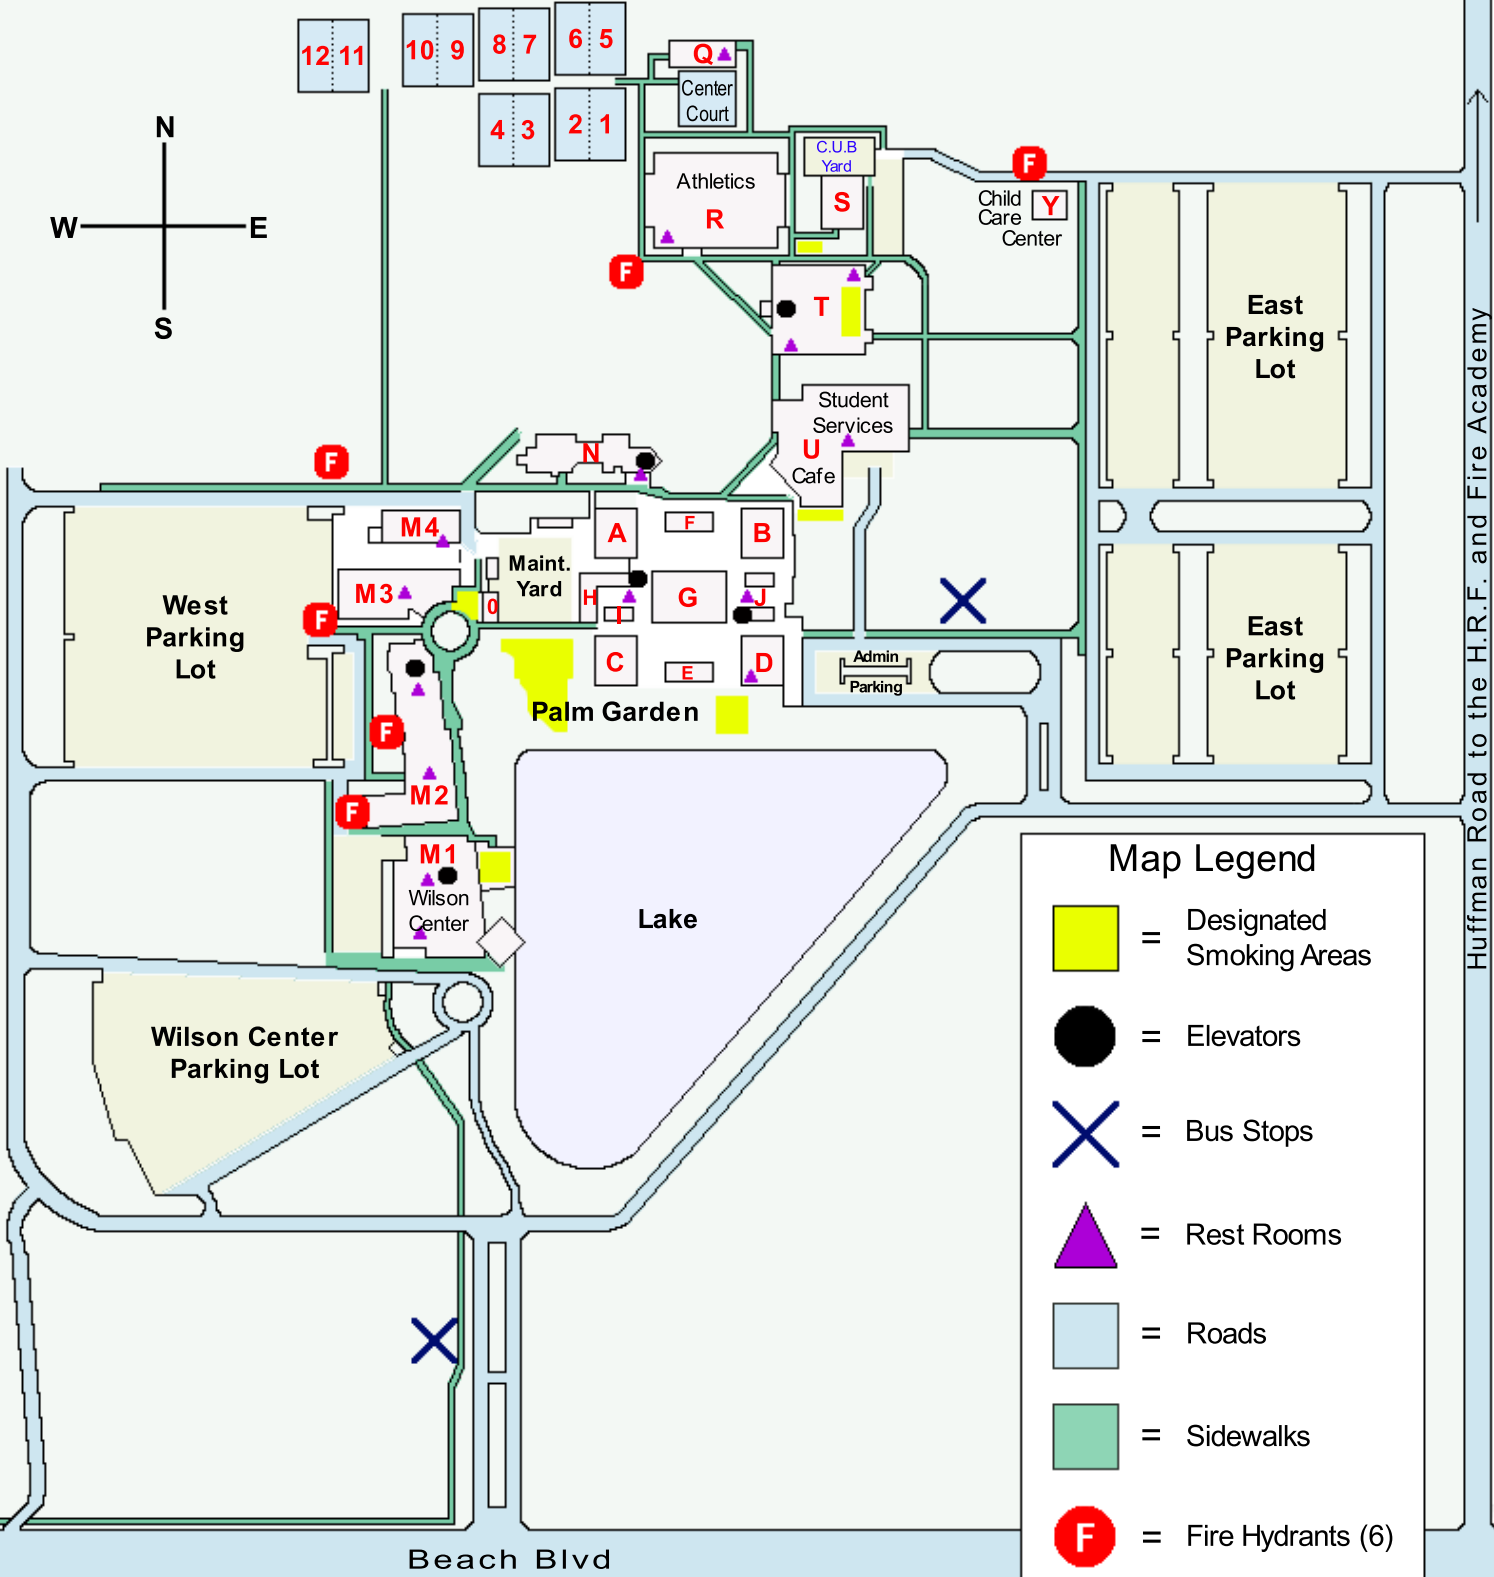

# South Campus

## Tennis Courts

### Map Legend

-  = Designated Smoking Areas
-  = Elevators
-  = Bus Stops
-  = Rest Rooms
-  = Roads
-  = Sidewalks
-  = Fire Hydrants (6)