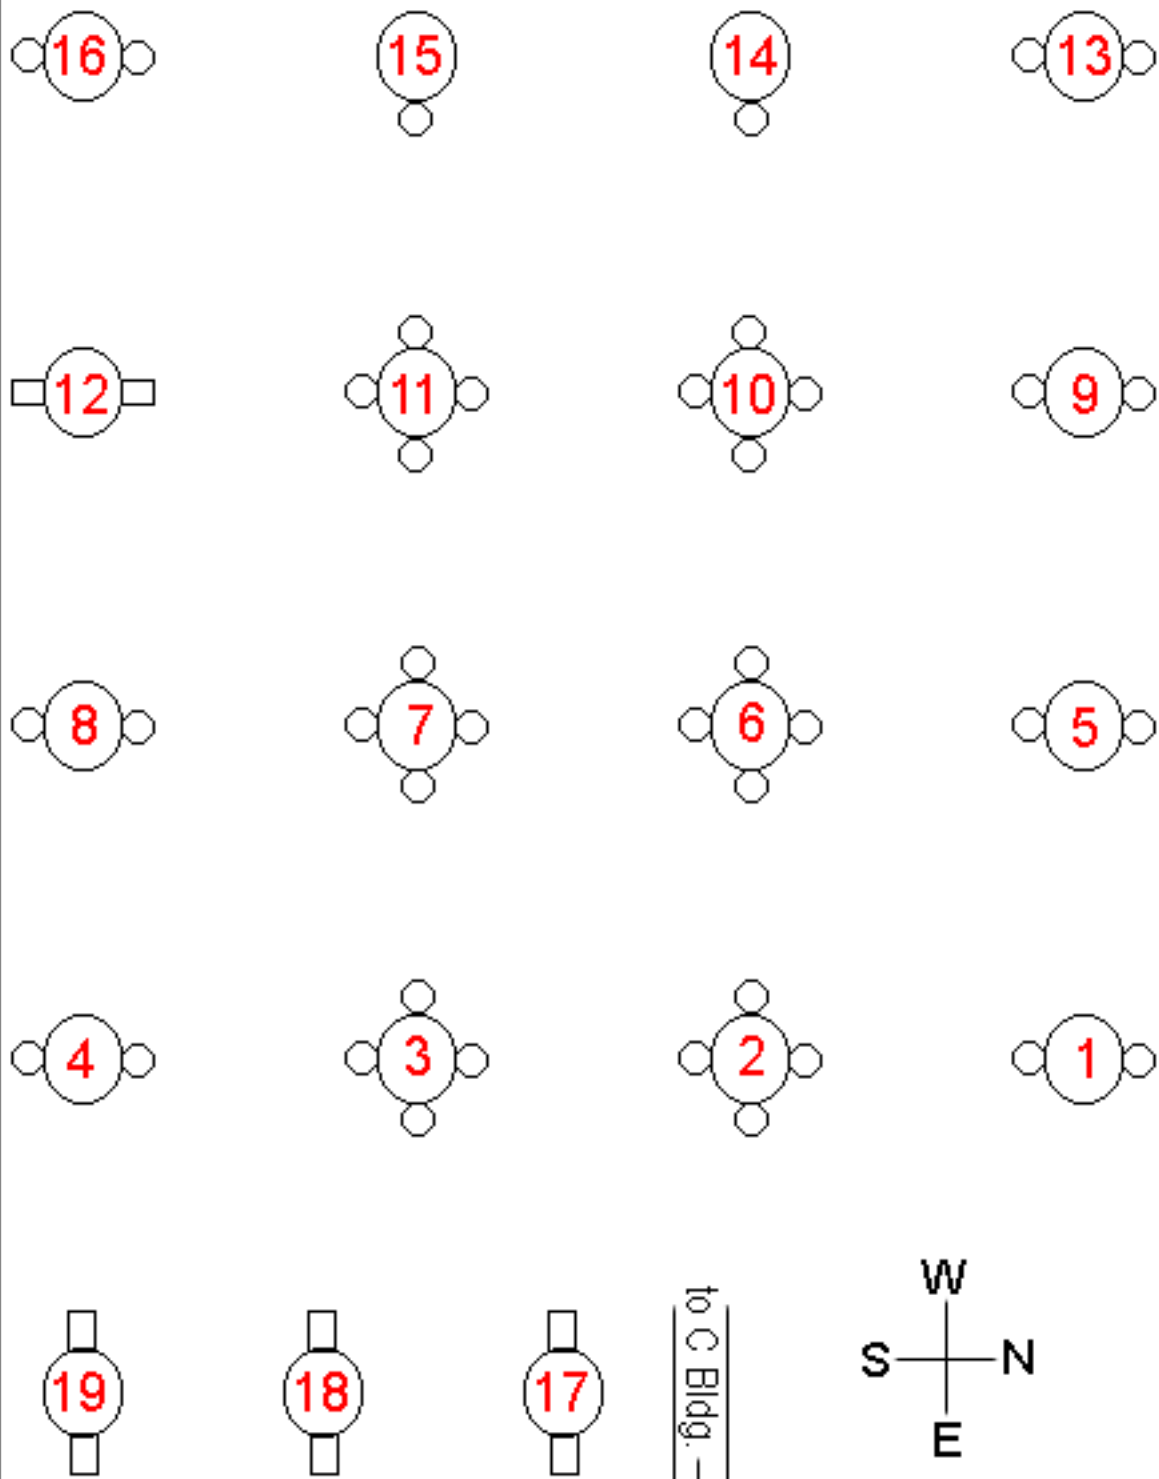

← to Beach Blvd. main entrance

to Wilson Center

to N Building

to C Bldg.

Building M2

M3

M4

December 22, 2006

West Parking Lot

All fixtures are: MH277V400W MOG
Except 12, 17, 18, 19
which are: MH277V250W MOG