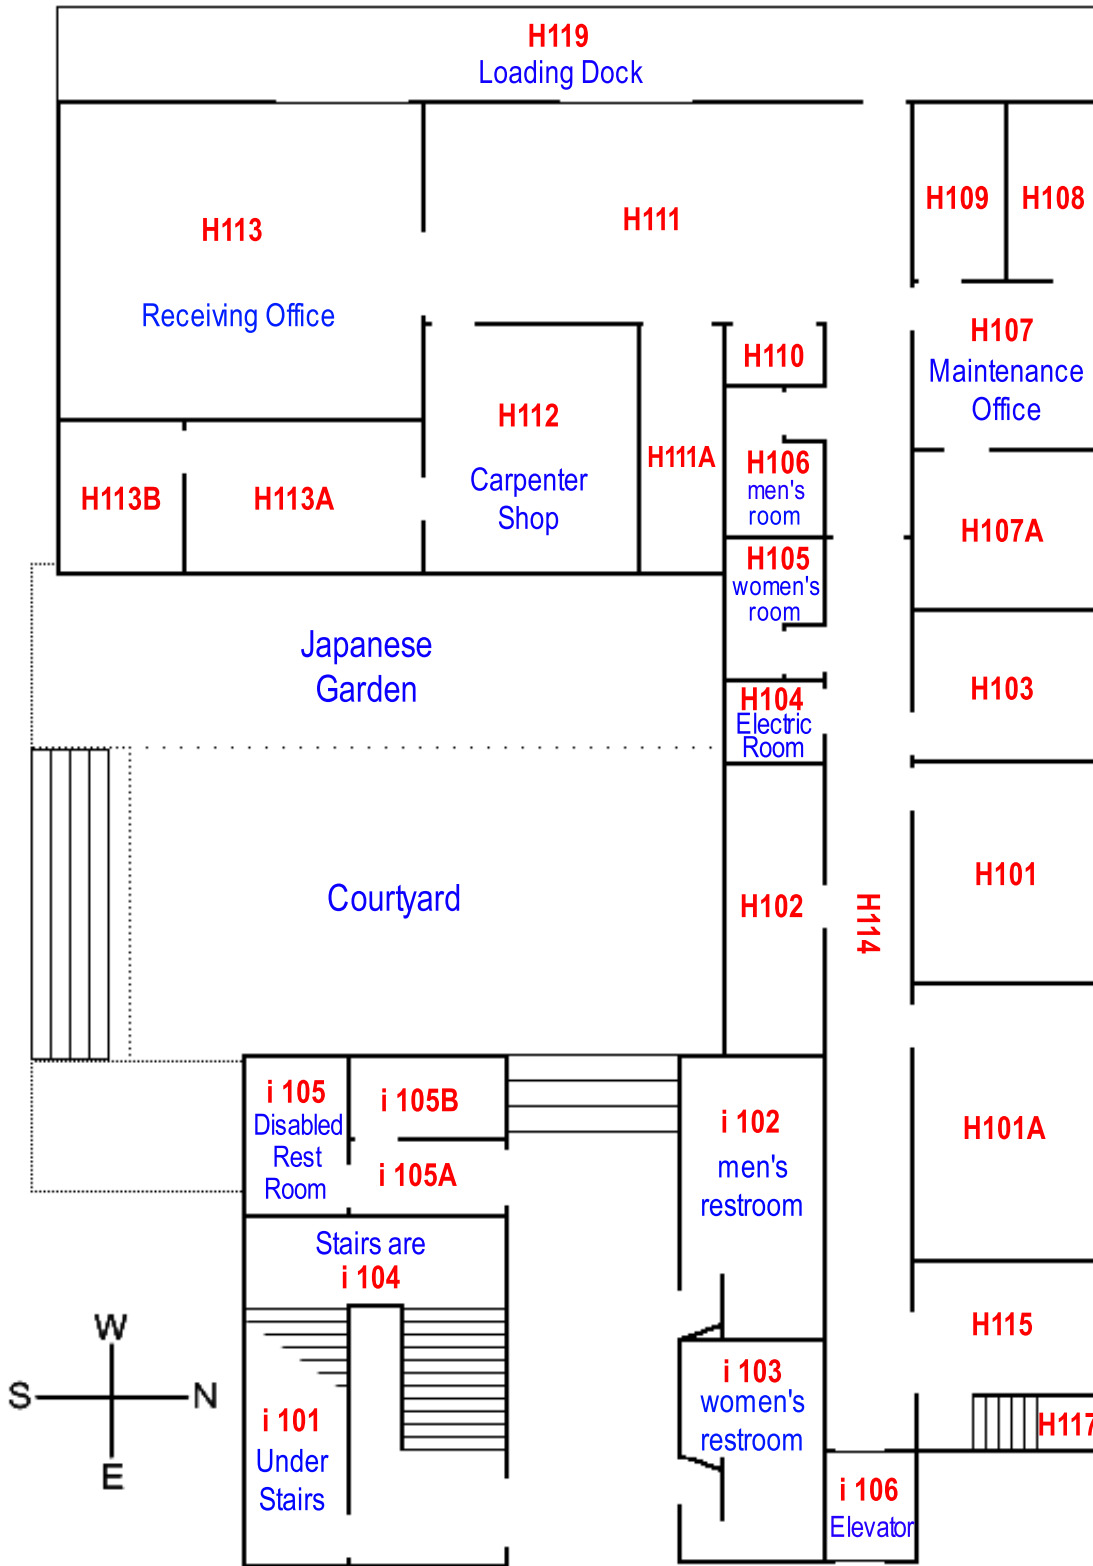

H100 = Facility 108, Site 4
 H120 = Facility 134, Site 4
 i100 = Facility 109, Site 4

H120
 Kiln
 Room

March 9, 2008

Buildings H and I 1st floor

http://www1.fccj.edu/South_Maint/